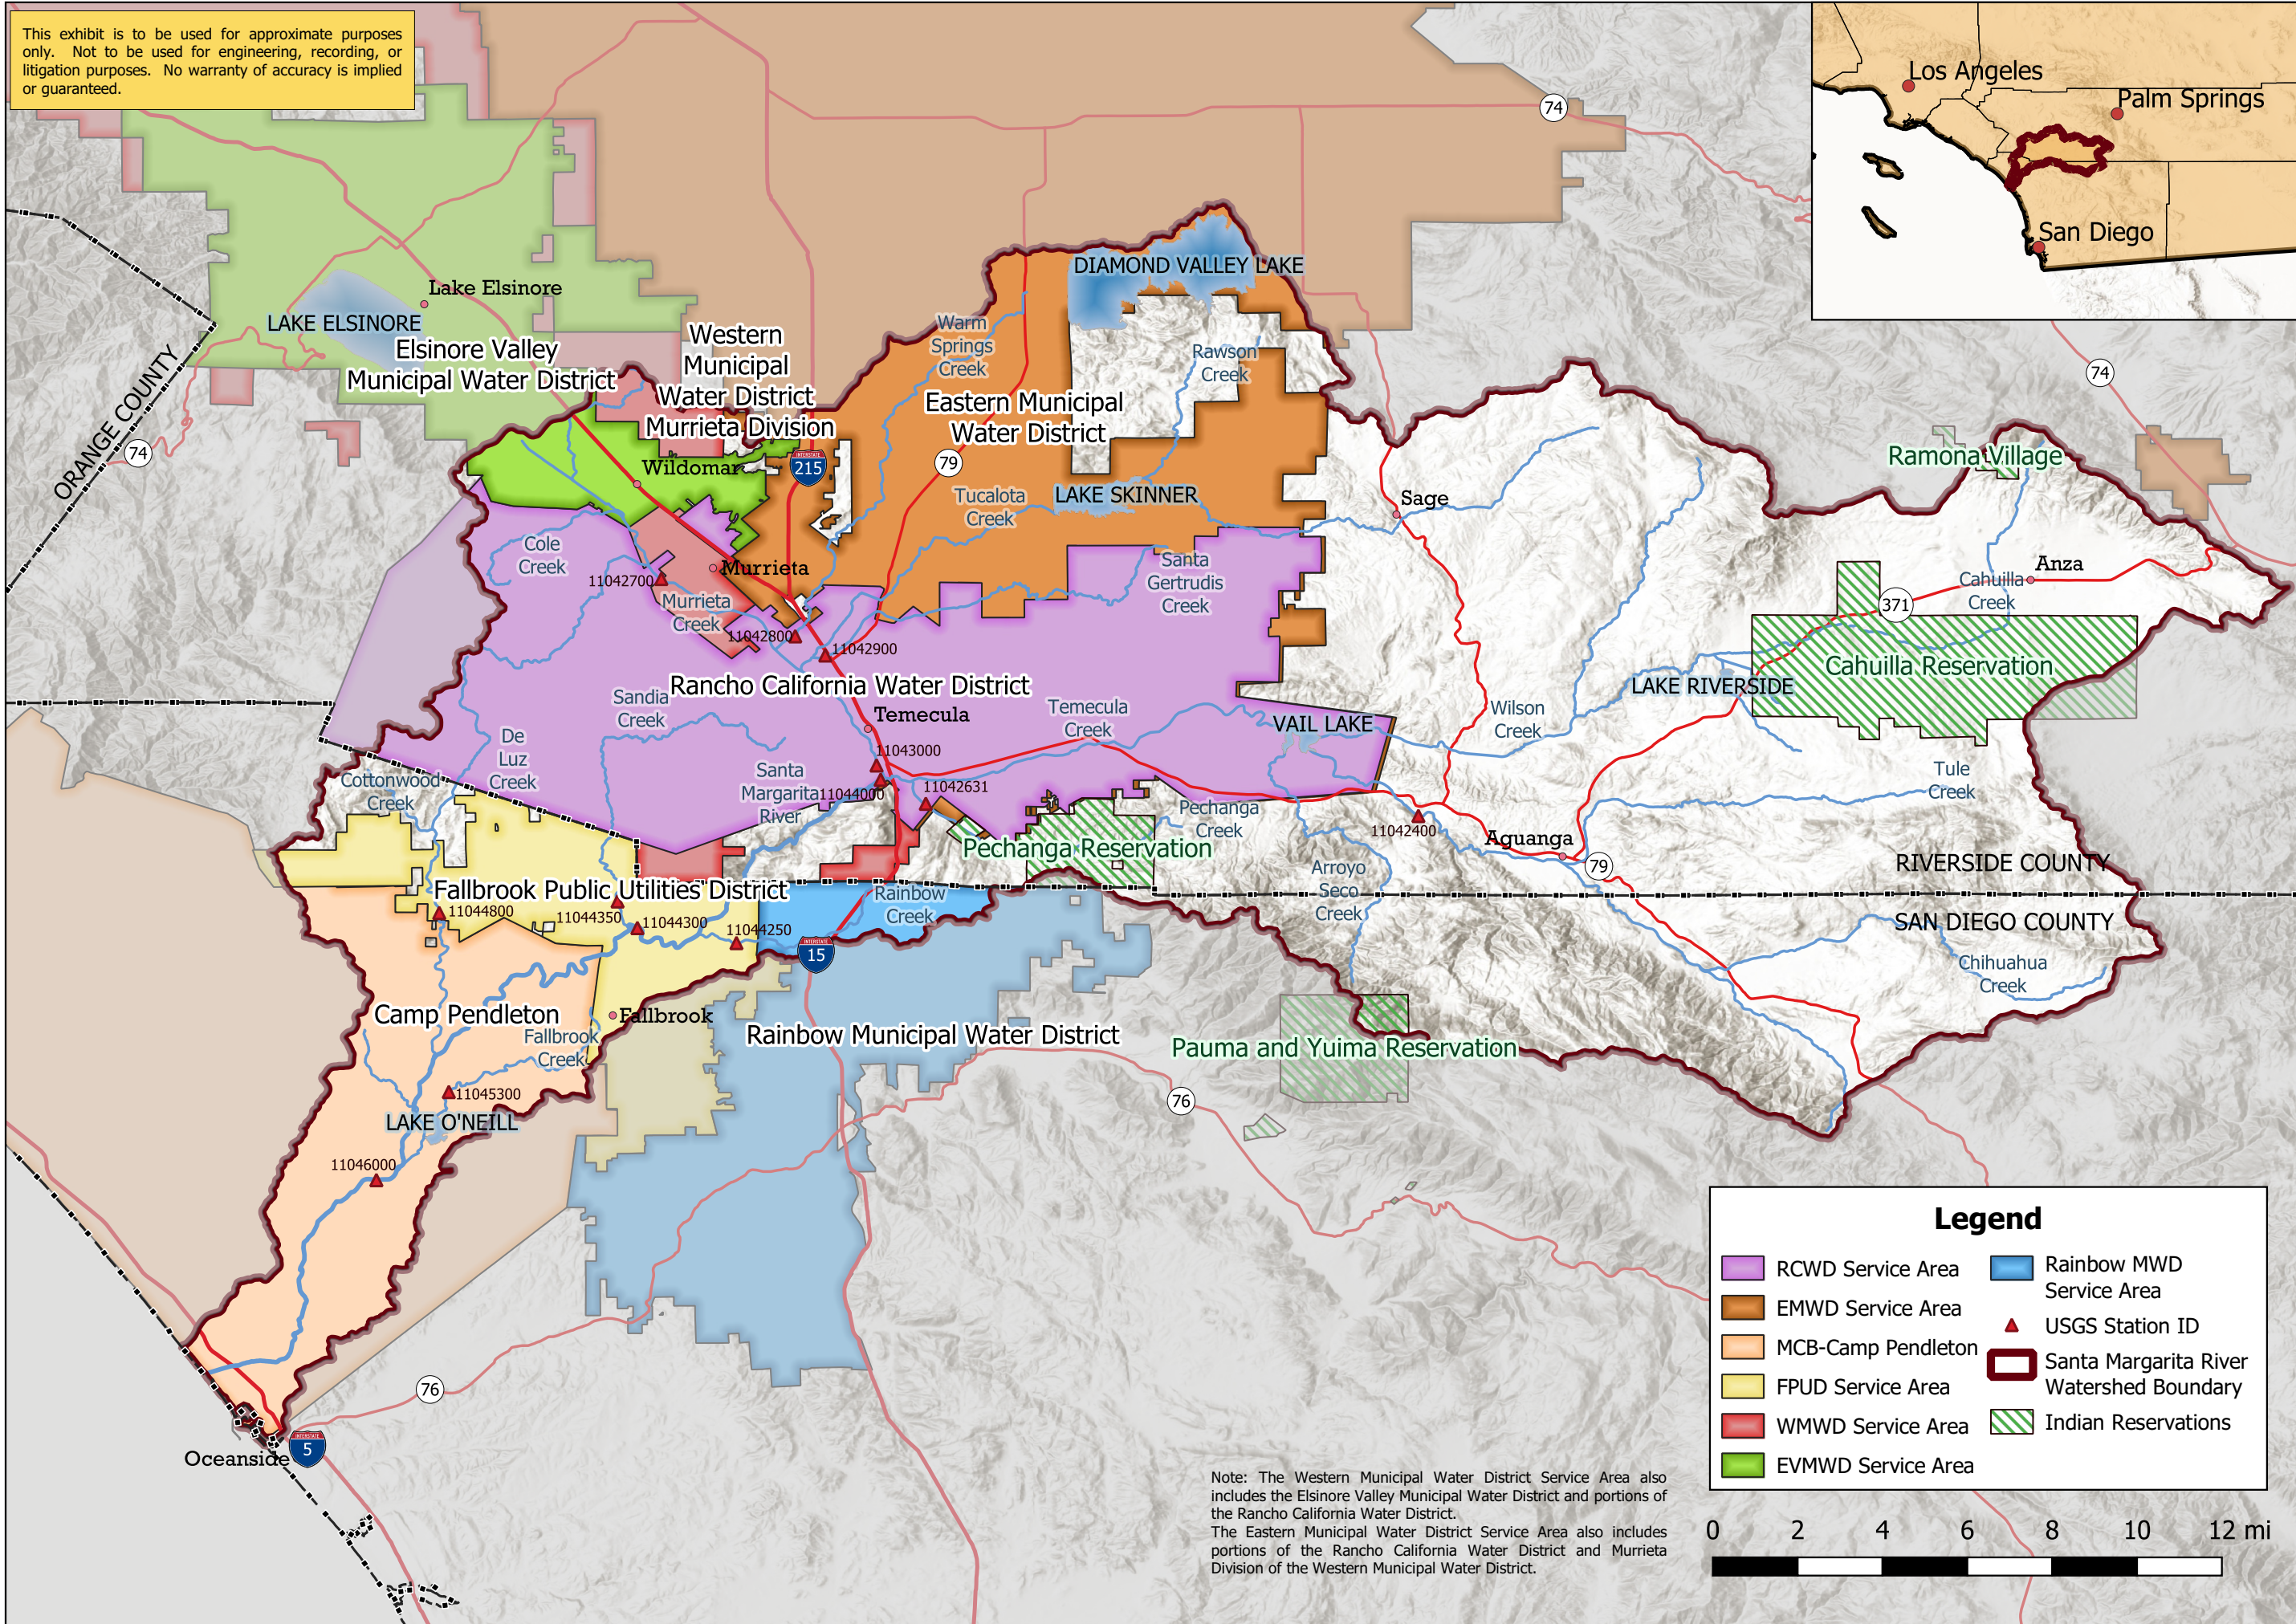

This exhibit is to be used for approximate purposes only. Not to be used for engineering, recording, or litigation purposes. No warranty of accuracy is implied or guaranteed.

Legend

RCWD Service Area	Rainbow MWD Service Area
EMWD Service Area	USGS Station ID
MCB-Camp Pendleton	Santa Margarita River Watershed Boundary
FPUD Service Area	Indian Reservations
WMWD Service Area	
EVMWD Service Area	

Note: The Western Municipal Water District Service Area also includes the Elsinore Valley Municipal Water District and portions of the Rancho California Water District. The Eastern Municipal Water District Service Area also includes portions of the Rancho California Water District and Murrieta Division of the Western Municipal Water District.

Santa Margarita River Watershed Major Water Purveyors