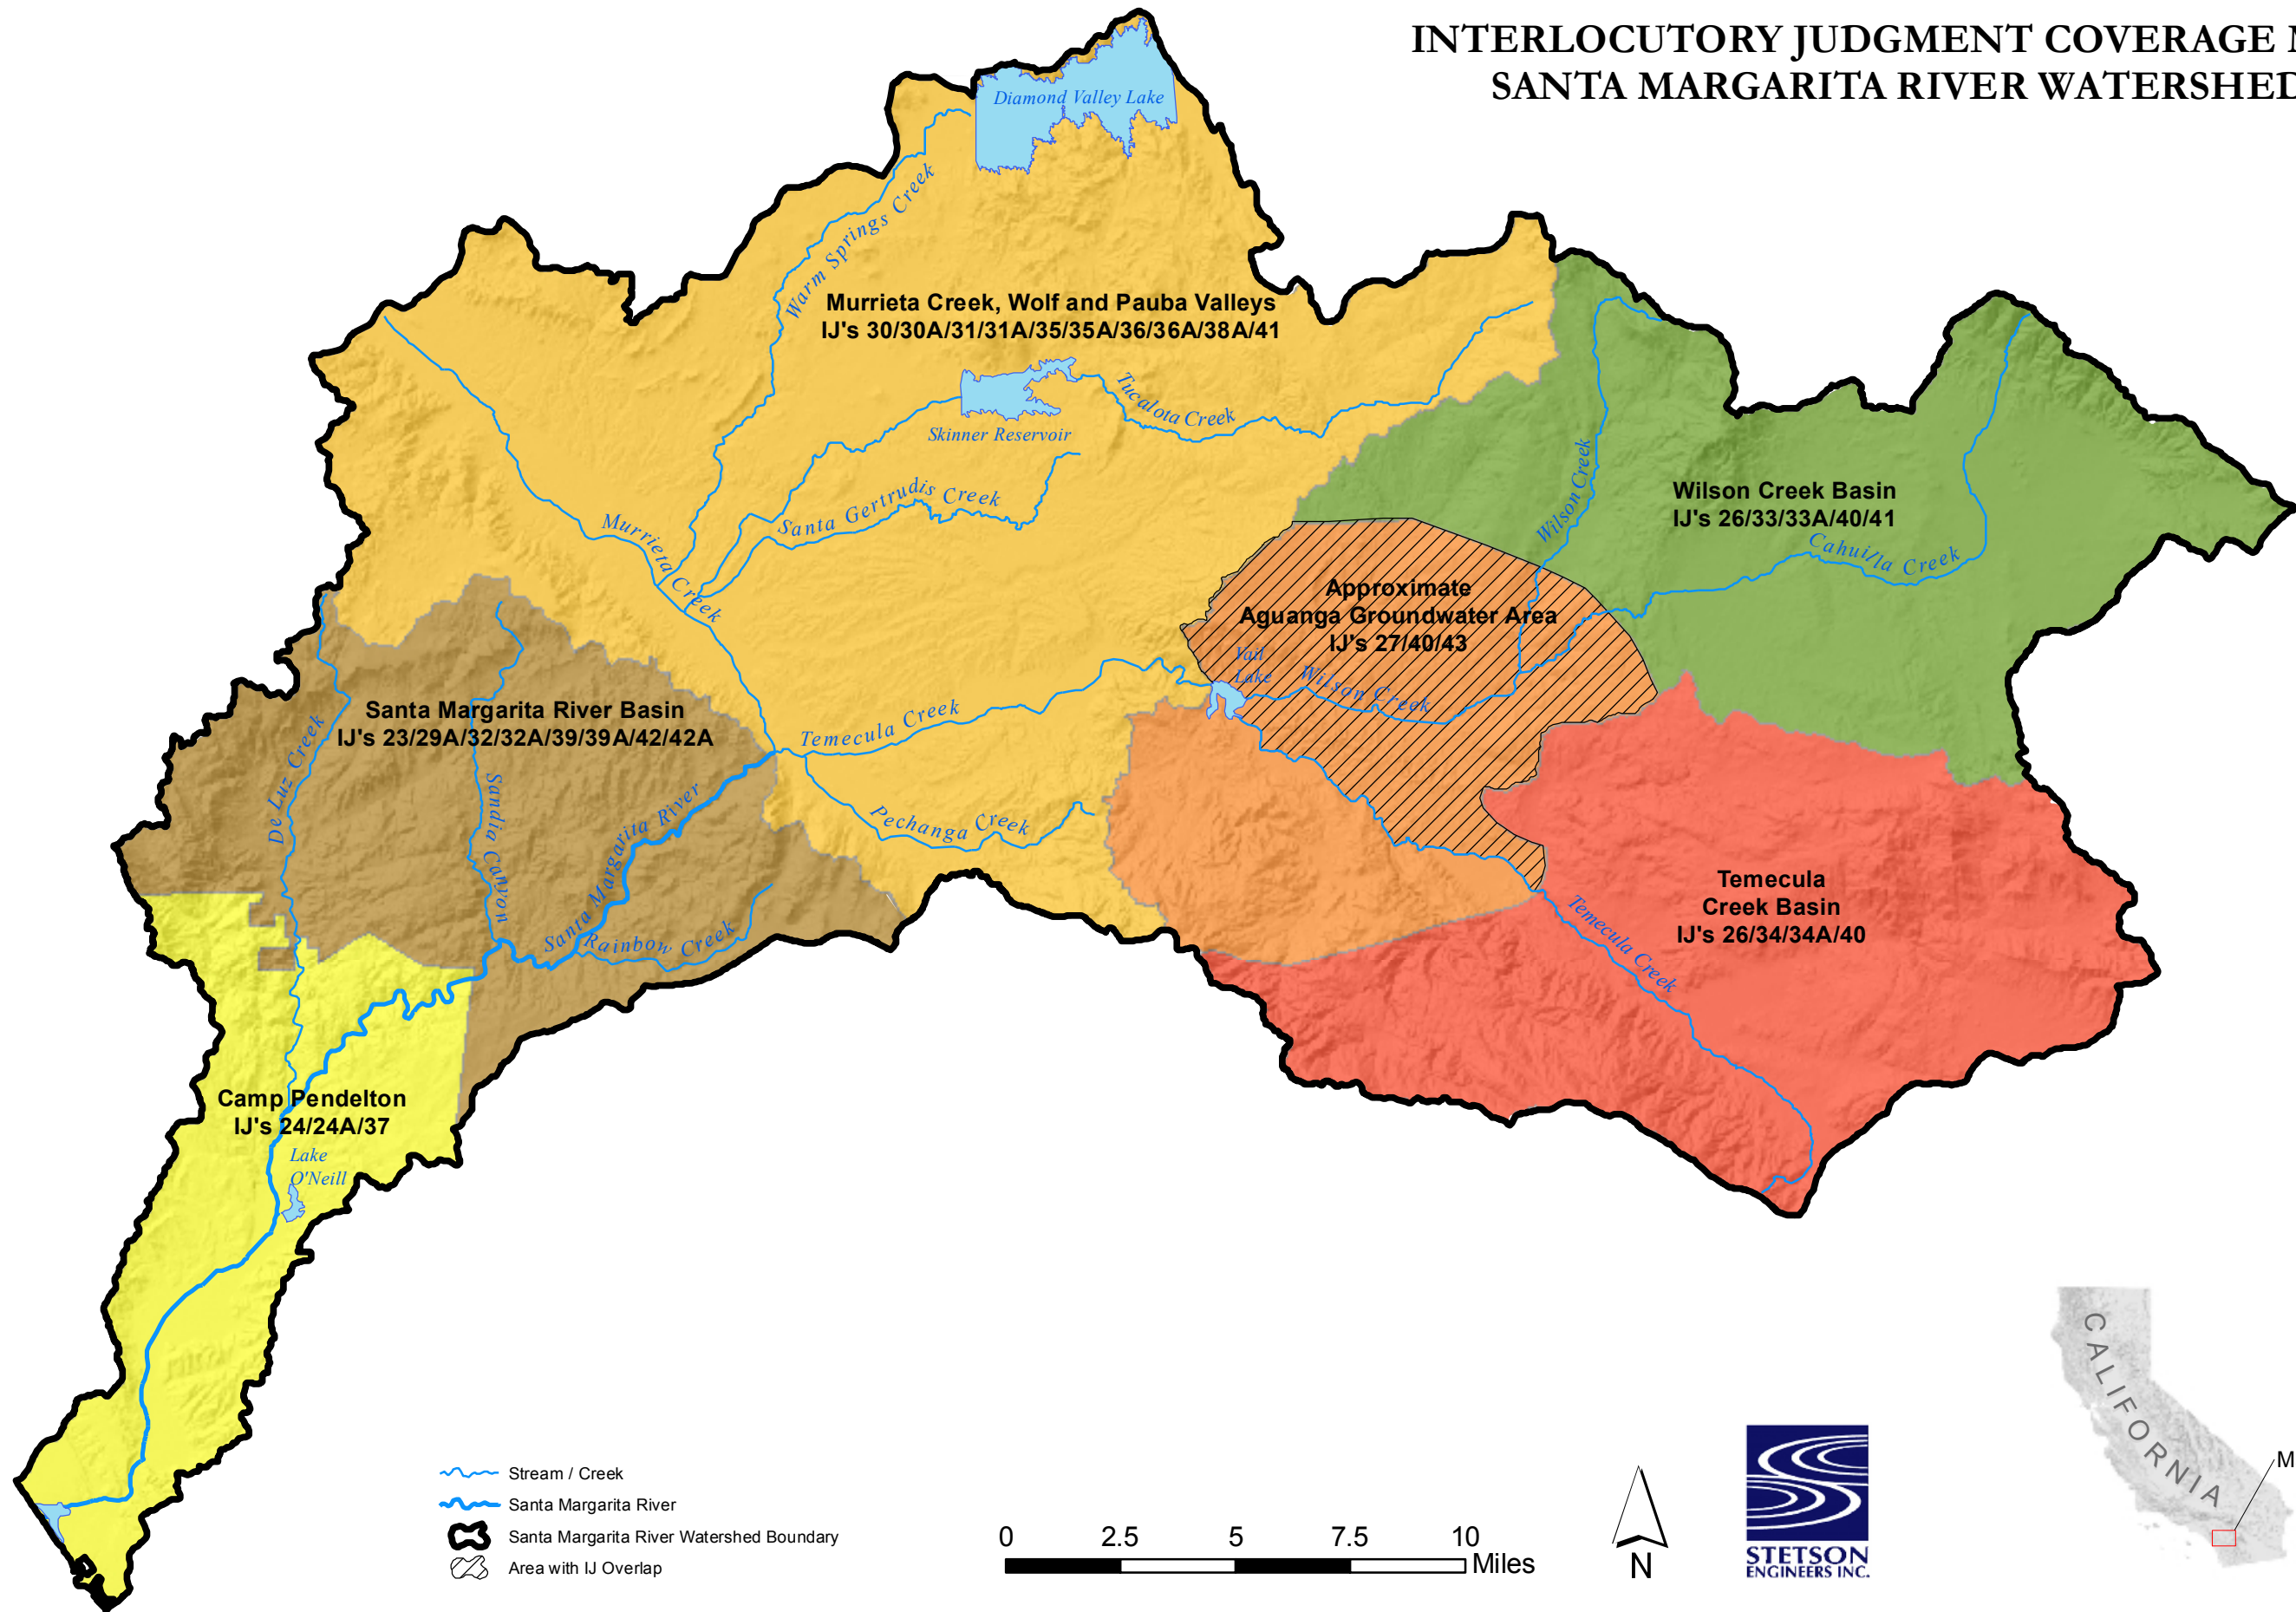

INTERLOCUTORY JUDGMENT COVERAGE MAP SANTA MARGARITA RIVER WATERSHED

Path: J:\in\1593\Subbasins.mxd

-  Stream / Creek
-  Santa Margarita River
-  Santa Margarita River Watershed Boundary
-  Area with IJ Overlap